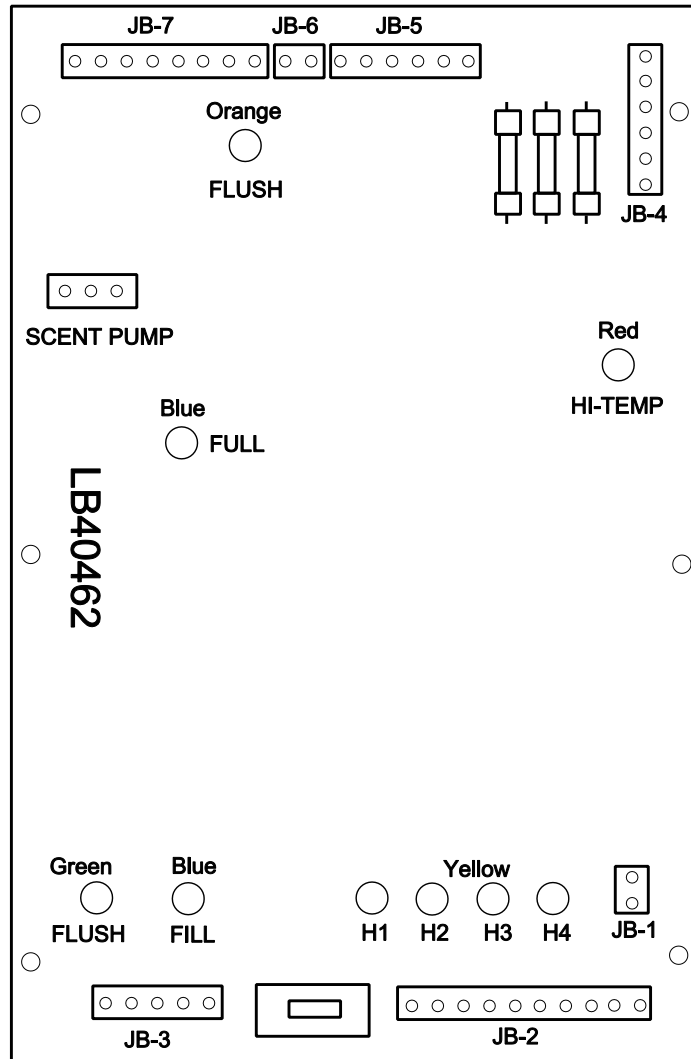

LB-40462 WIRING CONNECTION DIAGRAM

WIRE COLOURS

Read Top Bottom
JB-1 BLUE
 GREEN

Read Left to Right
JB-2 GREY
 GREY
 ORANGE
 ORANGE
 SPARE
 RED
 VIOLET
 BLACK
 YELLOW
 ORANGE

Read Left to Right
JB-3 WHITE
 BROWN
 BROWN
 YELLOW
 WHITE / RED

Read Top Bottom
JB-4 BLUE
 YELLOW
 BLUE
 BROWN
 BROWN

Read Left to Right
JB-5 WHITE
 VIOLET
 YELLOW
 WHITE
 BLACK
 SPARE

Read Left to Right
JB-6 RED
 BLACK

Read Left to Right
JB-7 SPARE
 SPARE
 BLACK
 BLACK
 RED
 RED
 WHITE
 ORANGE

Read Left to Right
SCENT PUMP
 GREEN
 RED
 BLACK

CAUTION
 CONNECTOR ONLY MOUNTS ONE WAY

CAUTION: WIRES MUST CONNECT AS SHOWN IN DIAGRAM
 MISS-CONNECTION OF WIRES MAY VOID WARRANTY

 <small>QUALITY STEAM BATH EQUIPMENT</small>	
LEISURE BATHS LTD.	
INSTALLER FEILD WIRING LOW VOLTAGE CONTROL CONNECTIONS	
NOT TO SCALE	DRWG #5051LV12
DATE:01/01/2008	1-800-987-8326