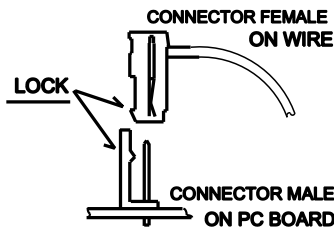

LB-40462 WIRING CONNECTION DIAGRAM

WIRE COLOURS

Read Top Bottom
JB-1 BLUE
 GREEN

Read Left to Right
JB-2 GREY
 GREY
 ORANGE
 ORANGE
 SPARE
 RED
 VIOLET
 BLACK
 YELLOW
 ORANGE

Read Left to Right
JB-3 WHITE
 BROWN
 BROWN
 YELLOW
 WHITE / RED

Read Top Bottom
JB-4 BLUE
 YELLOW
 BLUE
 BROWN
 BROWN

Read Left to Right
JB-5 WHITE
 VIOLET
 YELLOW
 WHITE
 BLACK
 SPARE

Read Left to Right
JB-6 RED
 BLACK

Read Left to Right
JB-7 SPARE
 SPARE
 BLACK
 BLACK
 RED
 RED
 WHITE
 ORANGE

Read Left to Right
SCENT PUMP
 GREEN
 RED
 BLACK

CAUTION
 CONNECTOR ONLY MOUNTS ONE WAY

CAUTION: WIRES MUST CONNECT AS SHOWN IN DIAGRAM
 MISS-CONNECTION OF WIRES MAY VOID WARRANTY

 <small>QUALITY STEAM BATH EQUIPMENT</small>	
LEISURE BATHS LTD.	
INSTALLER FEILD WIRING LOW VOLTAGE CONTROL CONNECTIONS	
NOT TO SCALE	DRWG #5051LV12
DATE:01/01/2008	1-800-987-8326